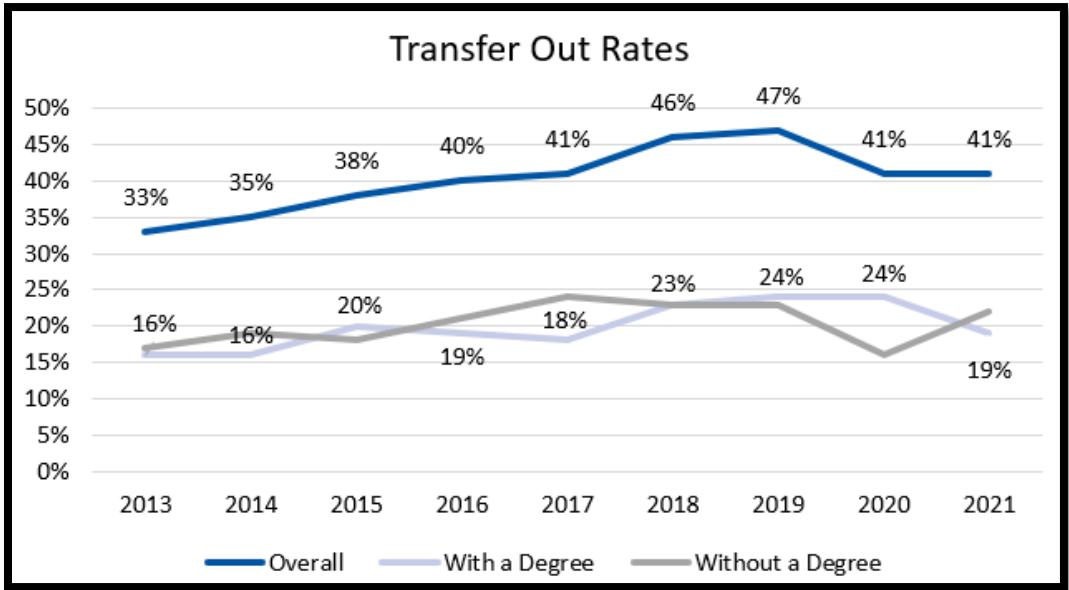

Transfer Institutions

The table below shows the institutions of higher education that transfer out students choose.