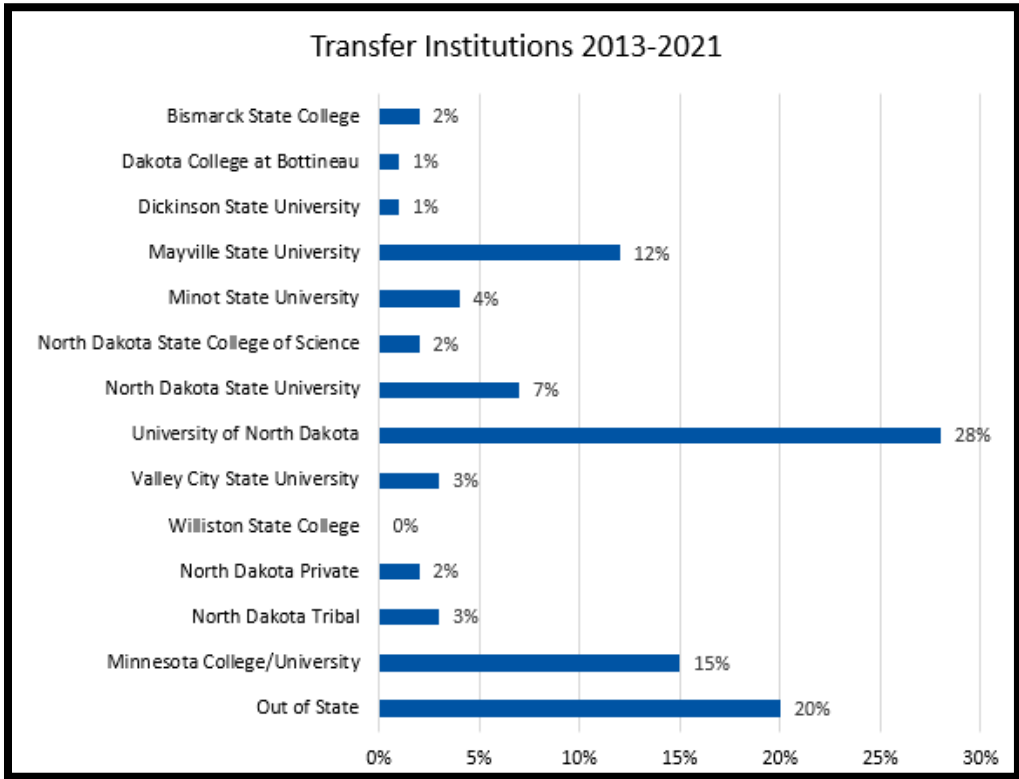

Transfer Institutions

The table below shows the institutions of higher education that transfer out students choose.